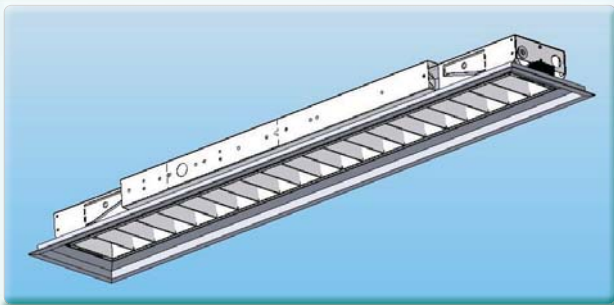

CLIENT
Aviva

CONSULTANT
Cundall Johnston

PRODUCT
MH Range - prewired

ELECTRICAL CONTRACTOR
Winters Electrical

Another project where the architect and clients representative saw the benefits of a linear fitting with only 60mm recessed void depth. All fittings were through wired with 6 pole Ensto plug so that the access requirements behind the ceiling void were minimised.

Fittings supplied with MIRO Louvre and DALi ballast.